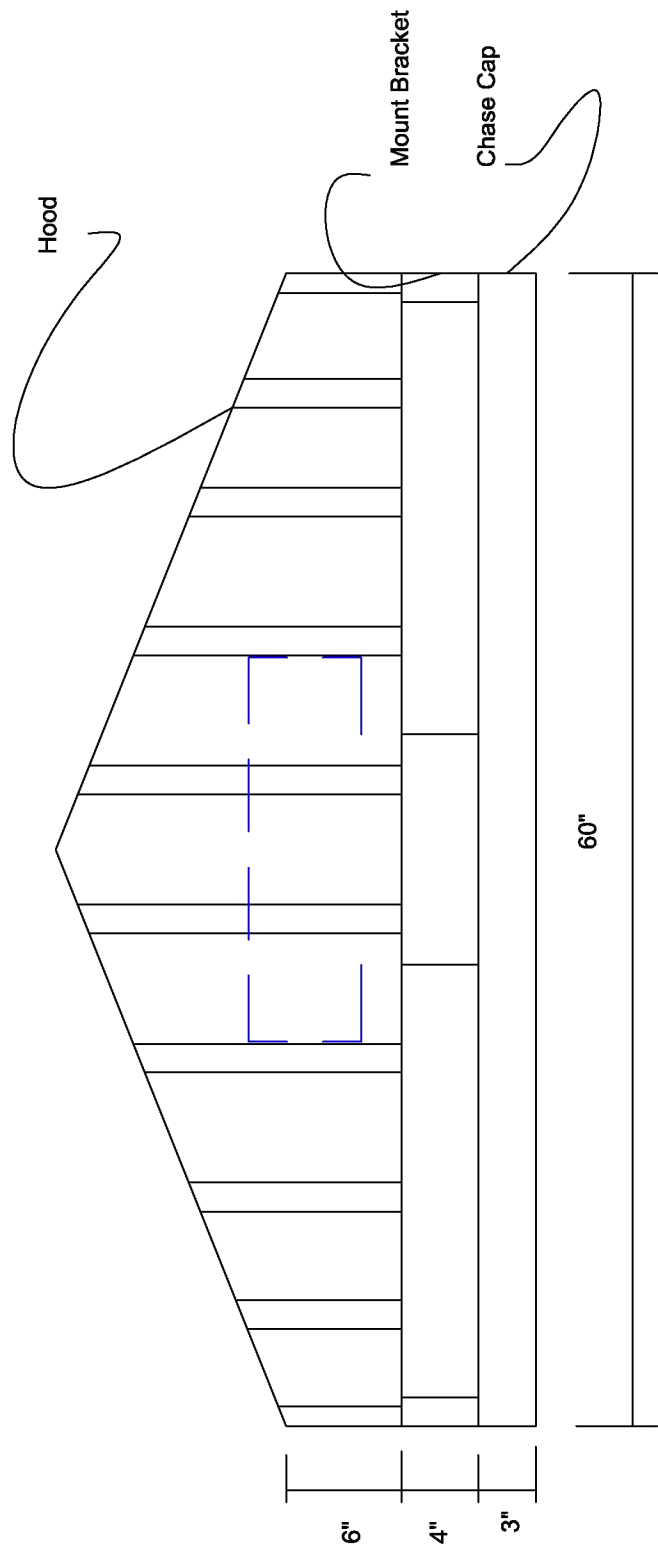

Top View

Hood

Mount Bracket

Chase Cap

60"

25"

1 1/2"

30"

6"

4"

3"

OLD WORLD DISTRIBUTORS, INC.

Part No.: Chimney Cap - CCPS - 30"x60"

Available Materials:

- 16oz Copper
- 16oz Freedom Gray Copper
- 24ga. Kynar Painted Steel

Notes: