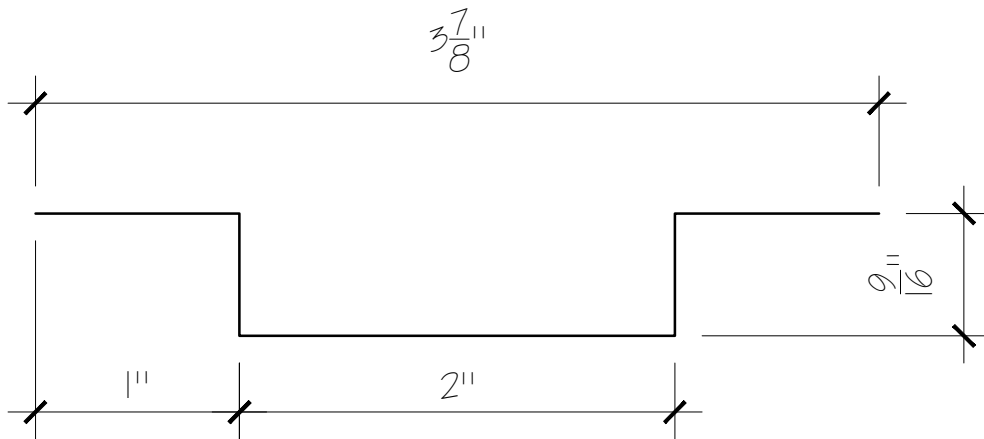

3/32" PERFS ON 5/32" STAGGERED CENTERS  
40% NET FREE AREA

SIGNATURE:

DATE:

**OLD WORLD DISTRIBUTORS, INC.**

Available Materials:  
16 oz. Perforated Copper

Notes:

Part No.: Continuous Fabricated Soffit Vent CSV-F