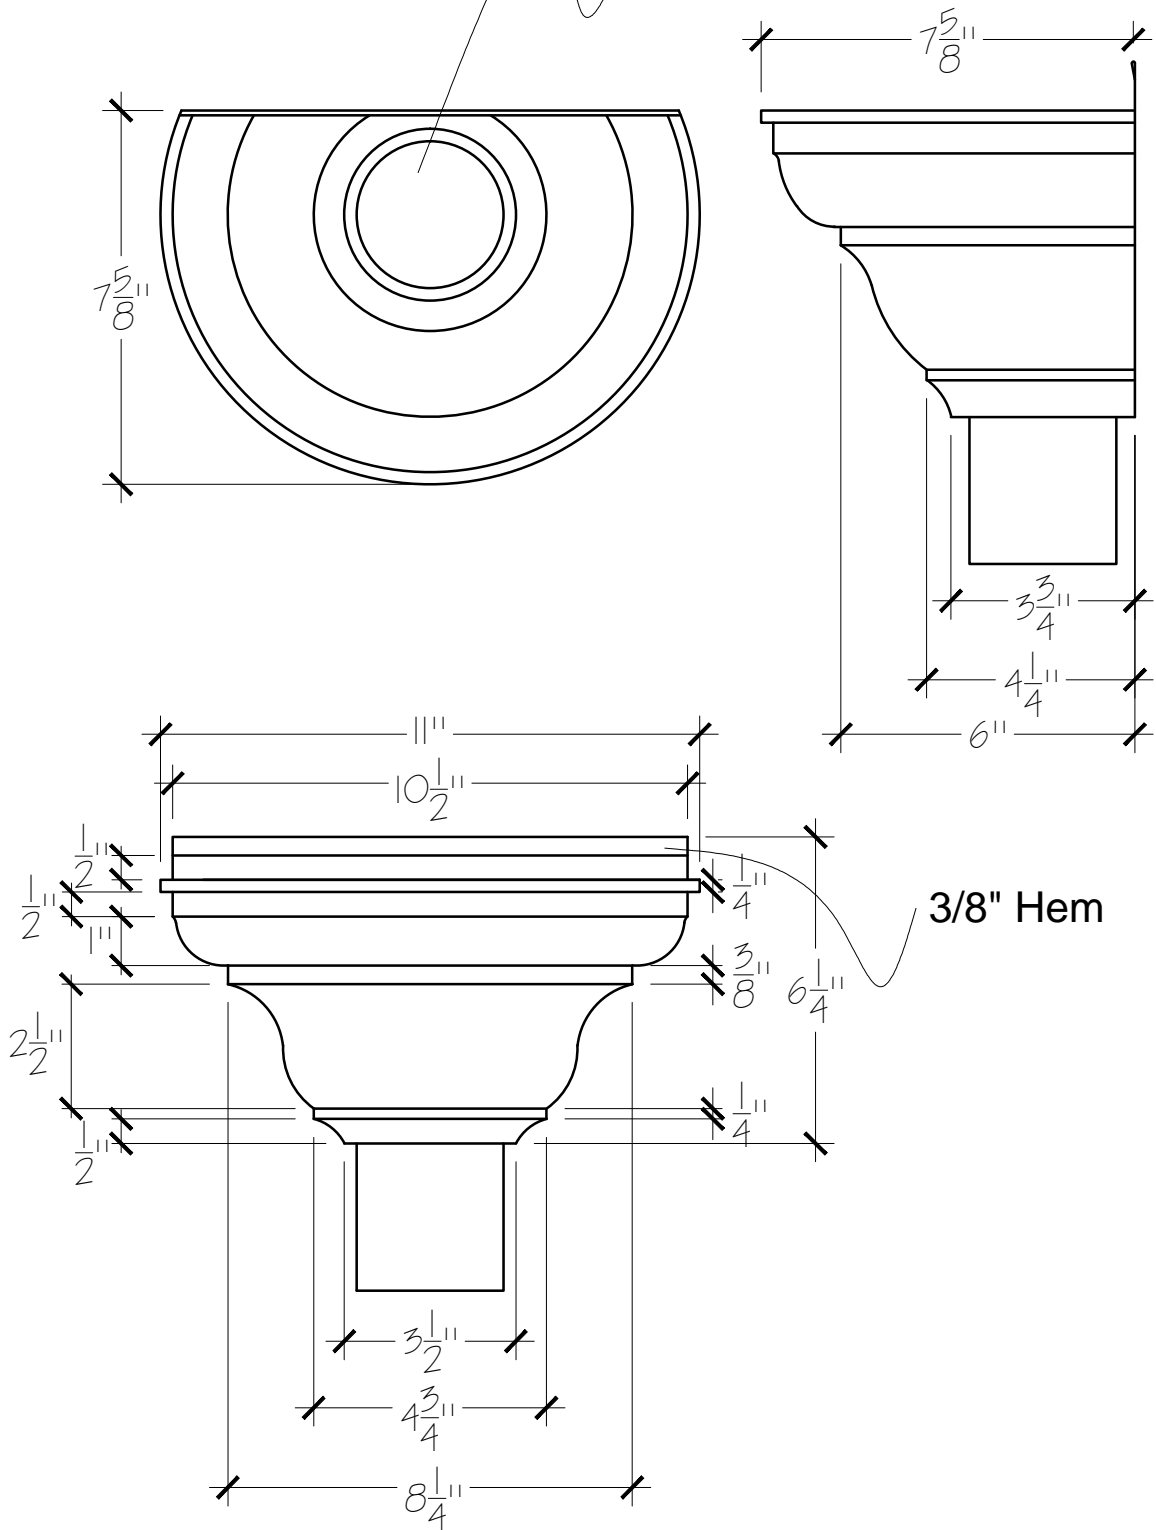

Shown with 3" outlet

SIGNATURE:

DATE:

OLD WORLD DISTRIBUTORS, INC.

Part No.: Cuvette LB-30

Available Materials:

16 oz. Copper
16 oz. Gray Copper
24 ga. Zinc

Notes:

Outlet Size:
2x3 3x4
3" Round 4" Round