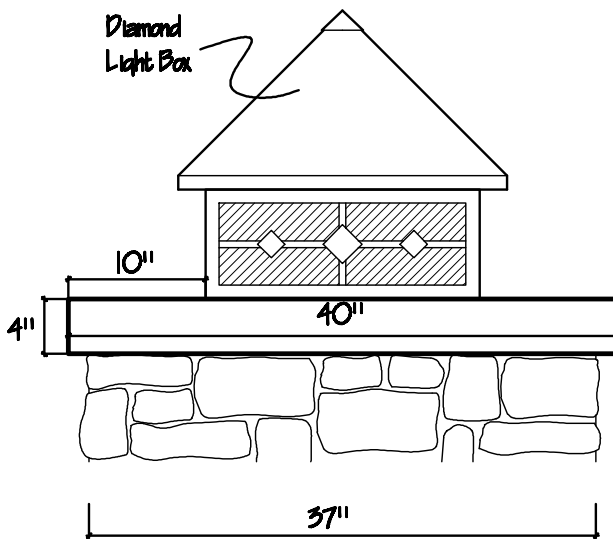

 Shaded Area
 Indicates Stain Glass
 (Not Included)

Plan View

Diamond
Light Box

OLD WORLD DISTRIBUTORS, INC.

Part No.: Diamond Light Box - LB52

Available Materials:

16oz. Copper
16oz. Freedom Gray Copper

Notes: