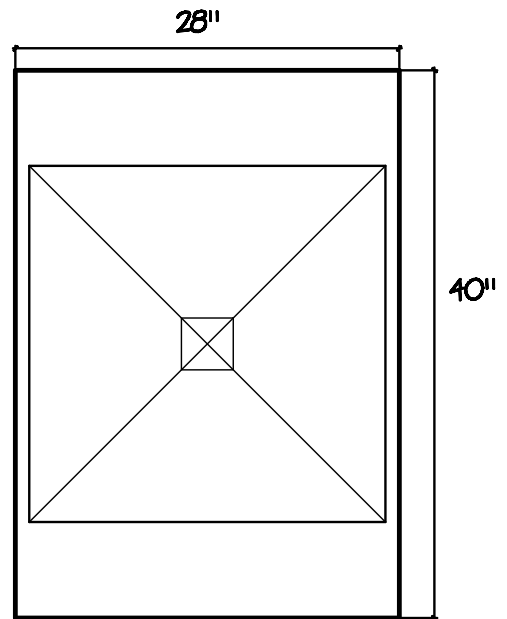

 Shaded Area
 Indicates Stain Glass
 (Not Included)

Plan View

Diamond
Light Box

OLD WORLD DISTRIBUTORS, INC.

Part No.: Diamond Light Box - LB52

Available Materials:

16oz. Copper
16oz. Freedom Gray Copper

Notes: