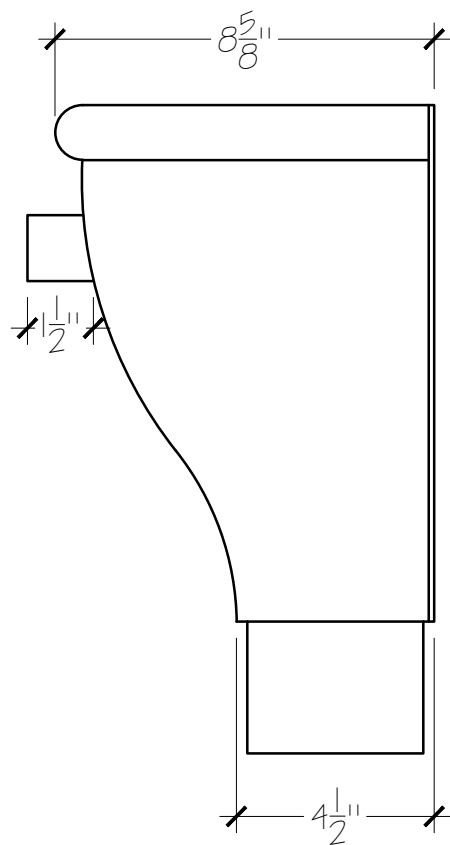

Shown with 4" outlet

SIGNATURE:

DATE:

OLD WORLD DISTRIBUTORS, INC.

Part No.: Italiana LB-50

Available Materials:

16 oz. Copper

Notes:

Outlet Size:
2x3 3x4
3" Round 4" Round