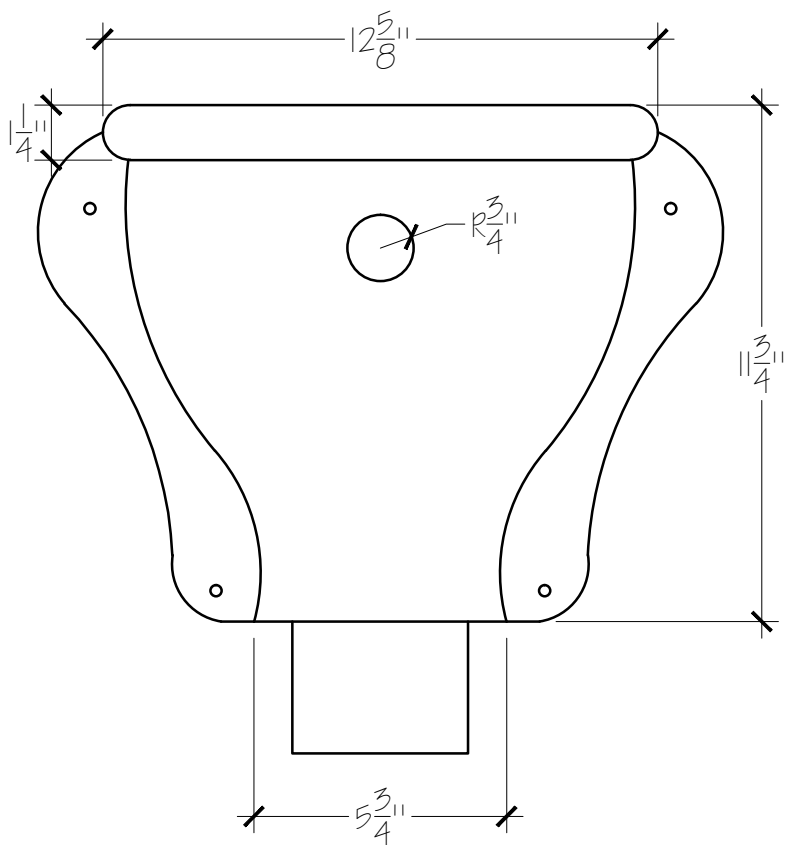

Shown with 4" outlet

SIGNATURE:

DATE:

OLD WORLD DISTRIBUTORS, INC.

Part No.: Italiana LB-50

Available Materials:

16 oz. Copper

Notes:

Outlet Size:
2x3 3x4
3" Round 4" Round