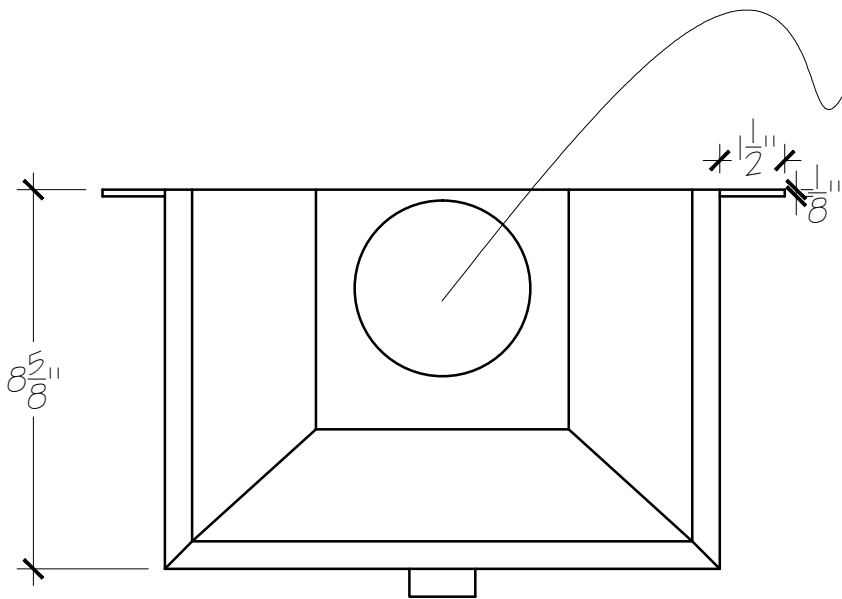

Shown with 4" outlet

SIGNATURE:

DATE:

OLD WORLD DISTRIBUTORS, INC.

Part No.: Italiana LB-50

Available Materials:

16 oz. Copper

Notes:

Outlet Size:
2x3 3x4
3" Round 4" Round