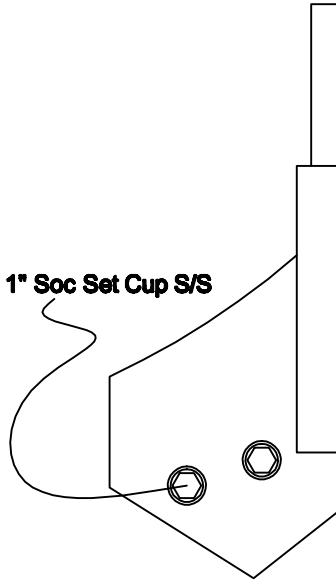

7/16" - 14 x 1" Soc Set Cup S/S

OLD WORLD DISTRIBUTORS, INC.

Part No.: Jester - OWD3040JL

Available Materials:

Aluminum - 1/4 lbs
Brass - 1 1/4 lbs

Notes:

Designed to accommodate
seams of up to 3/8" in thickness