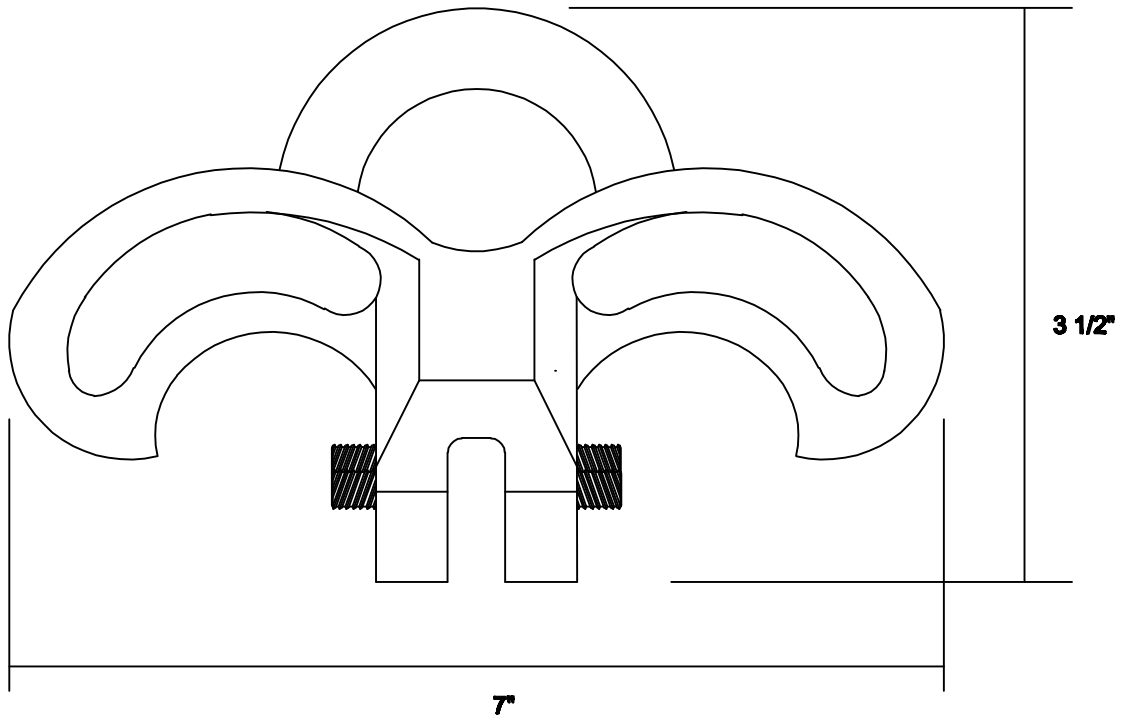

7/16" - 14 x 1" Soc Set Cup S/S

OLD WORLD DISTRIBUTORS, INC.

Part No.: Jester - OWD3040JL

Available Materials:

Aluminum - 1/4 lbs
Brass - 1 1/4 lbs

Notes:

Designed to accommodate
seams of up to 3/8" in thickness