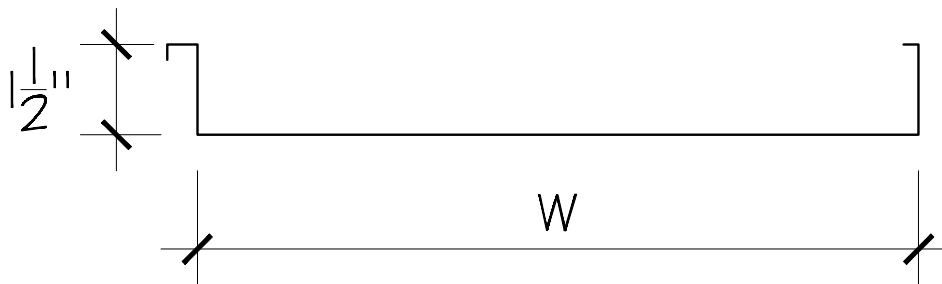

RECOMMENDED
CLIP SPACING
18" O.C.

PANEL WIDTHS (W)
AVAILABLE:

- 12"
- 14"
- 16"
- 18"

OLD WORLD DISTRIBUTORS, INC.

Part No.: Mechanical Lock Standing Seam Panel

Available Materials:

- Painted Kynar Steel
- Painted Kynar Aluminum
- Copper
- Freedom Gray Copper