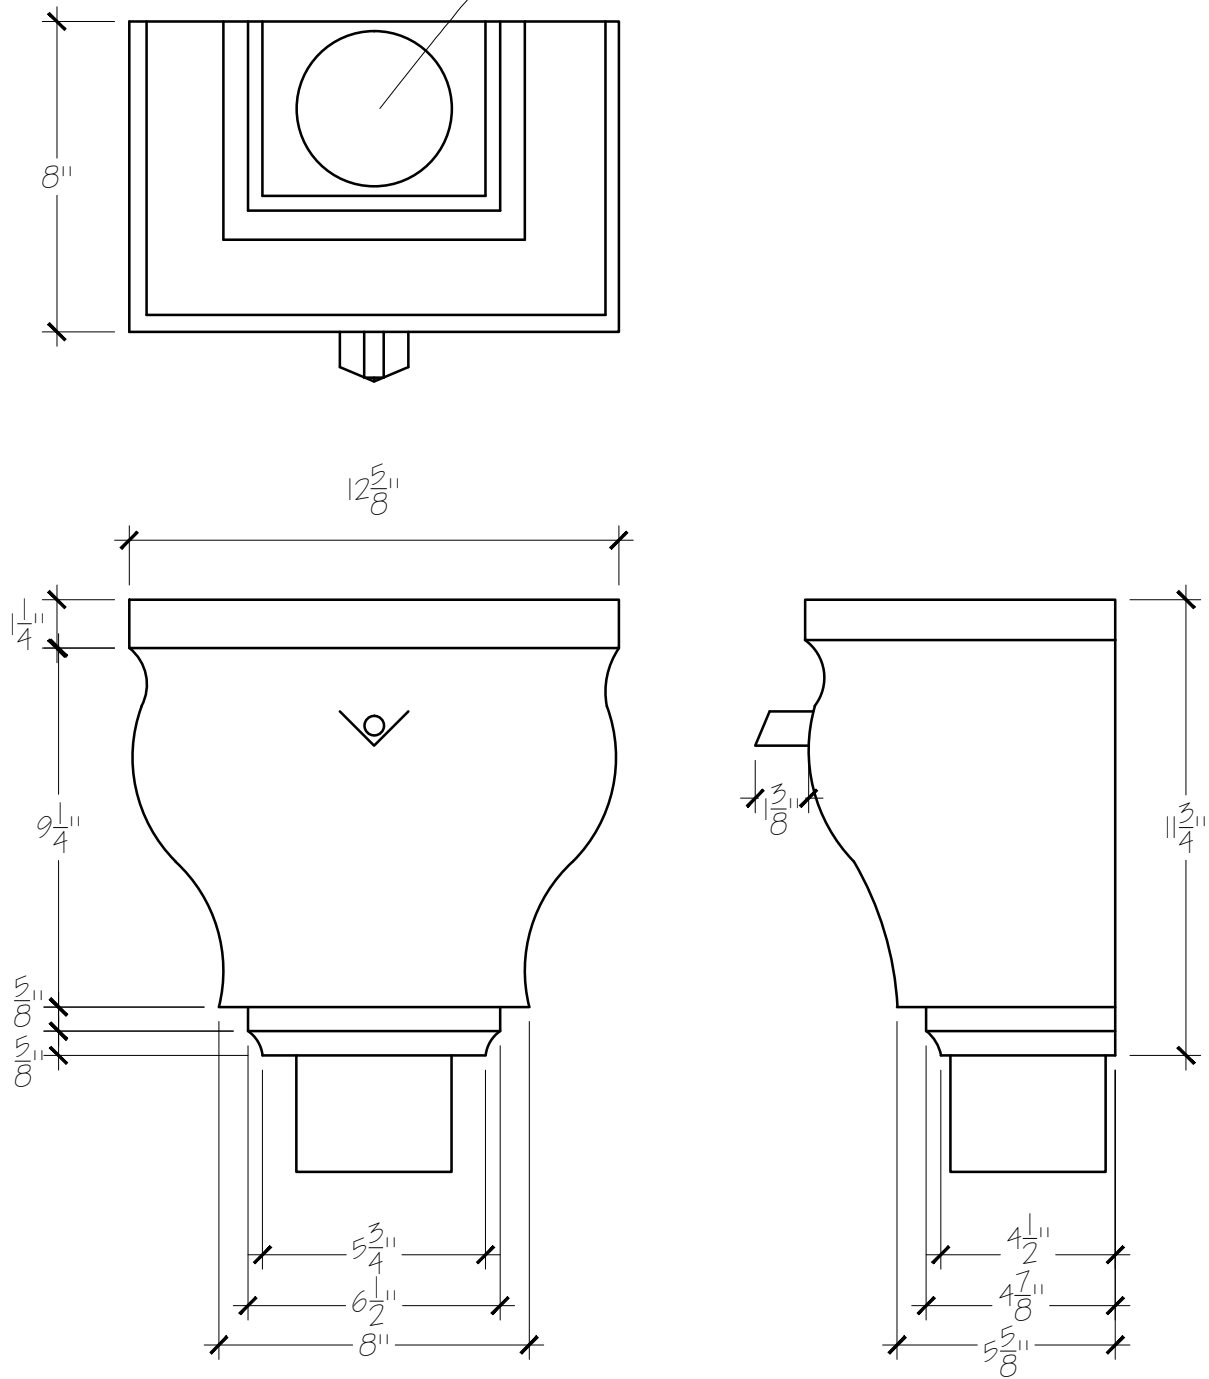

Shown with 4" outlet

SIGNATURE:

DATE:

**OLD WORLD DISTRIBUTORS, INC.**

Part No.: Minoletti Deluxe LB-70

Available Materials:

16 oz. Copper

Notes:

Outlet Size:  
 2x3      3x4  
 3" Round   4" Round