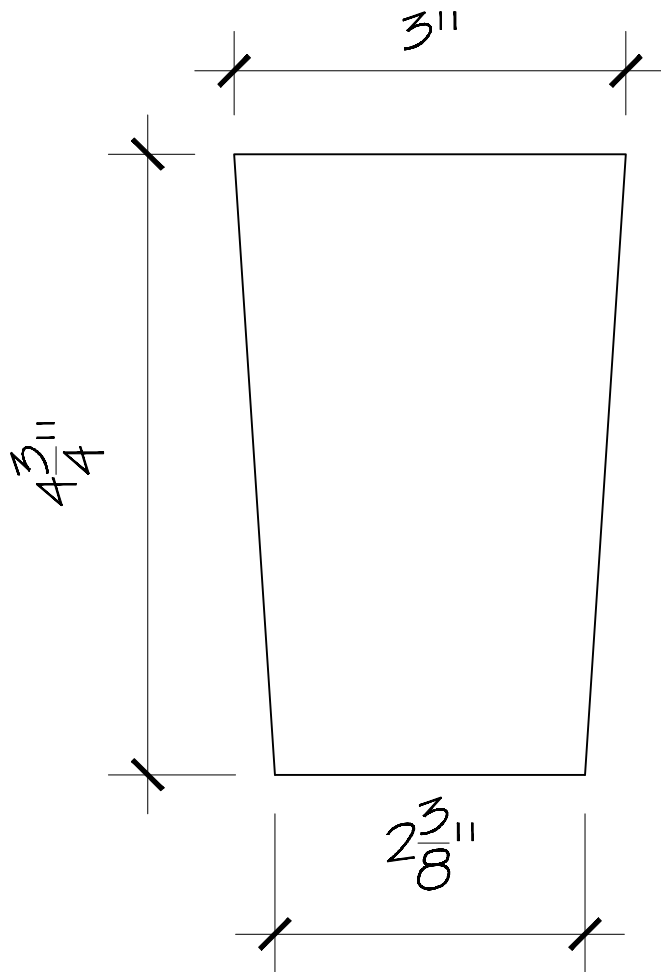

PLAN

ELEVATION

NOTCH & FLANGE
CUT TO FIT BY
INSTALLER

OLD WORLD DISTRIBUTORS, INC.

Part No.: Tapered Rain Chain Outlet

Available Materials:

Copper
Aluminum

Notes: