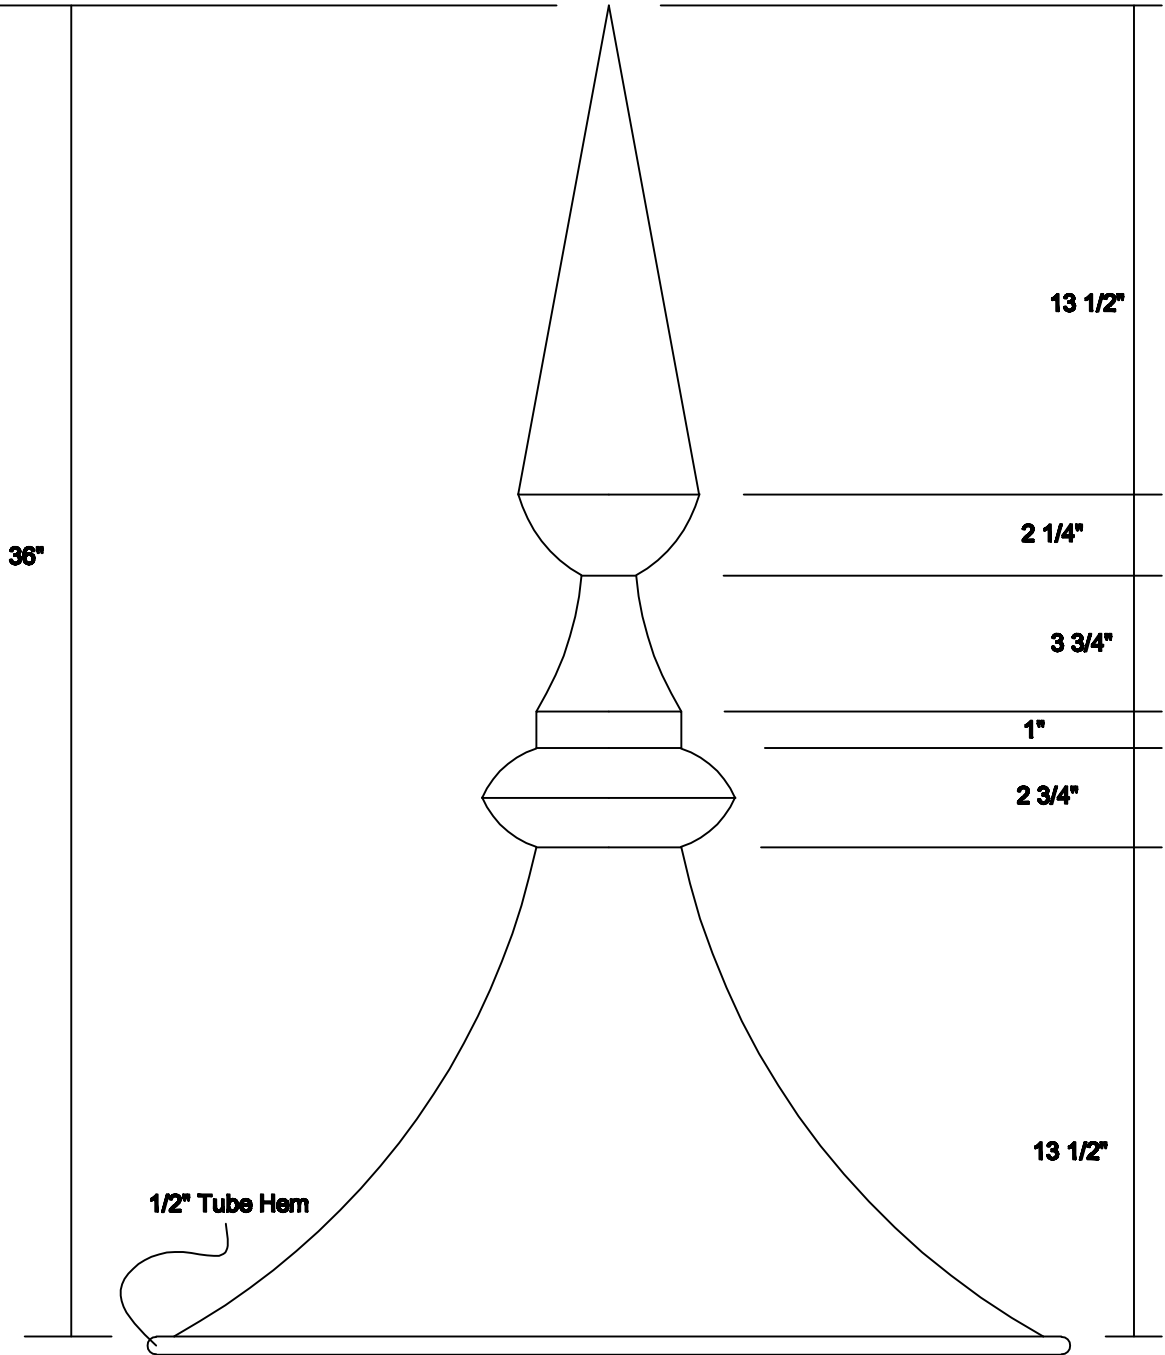

Top View

OLD WORLD DISTRIBUTORS, INC.

Part No.: Richmond - RICH3

Available Materials:

- 16oz Copper
- 16oz Lead Coated Copper

Notes: