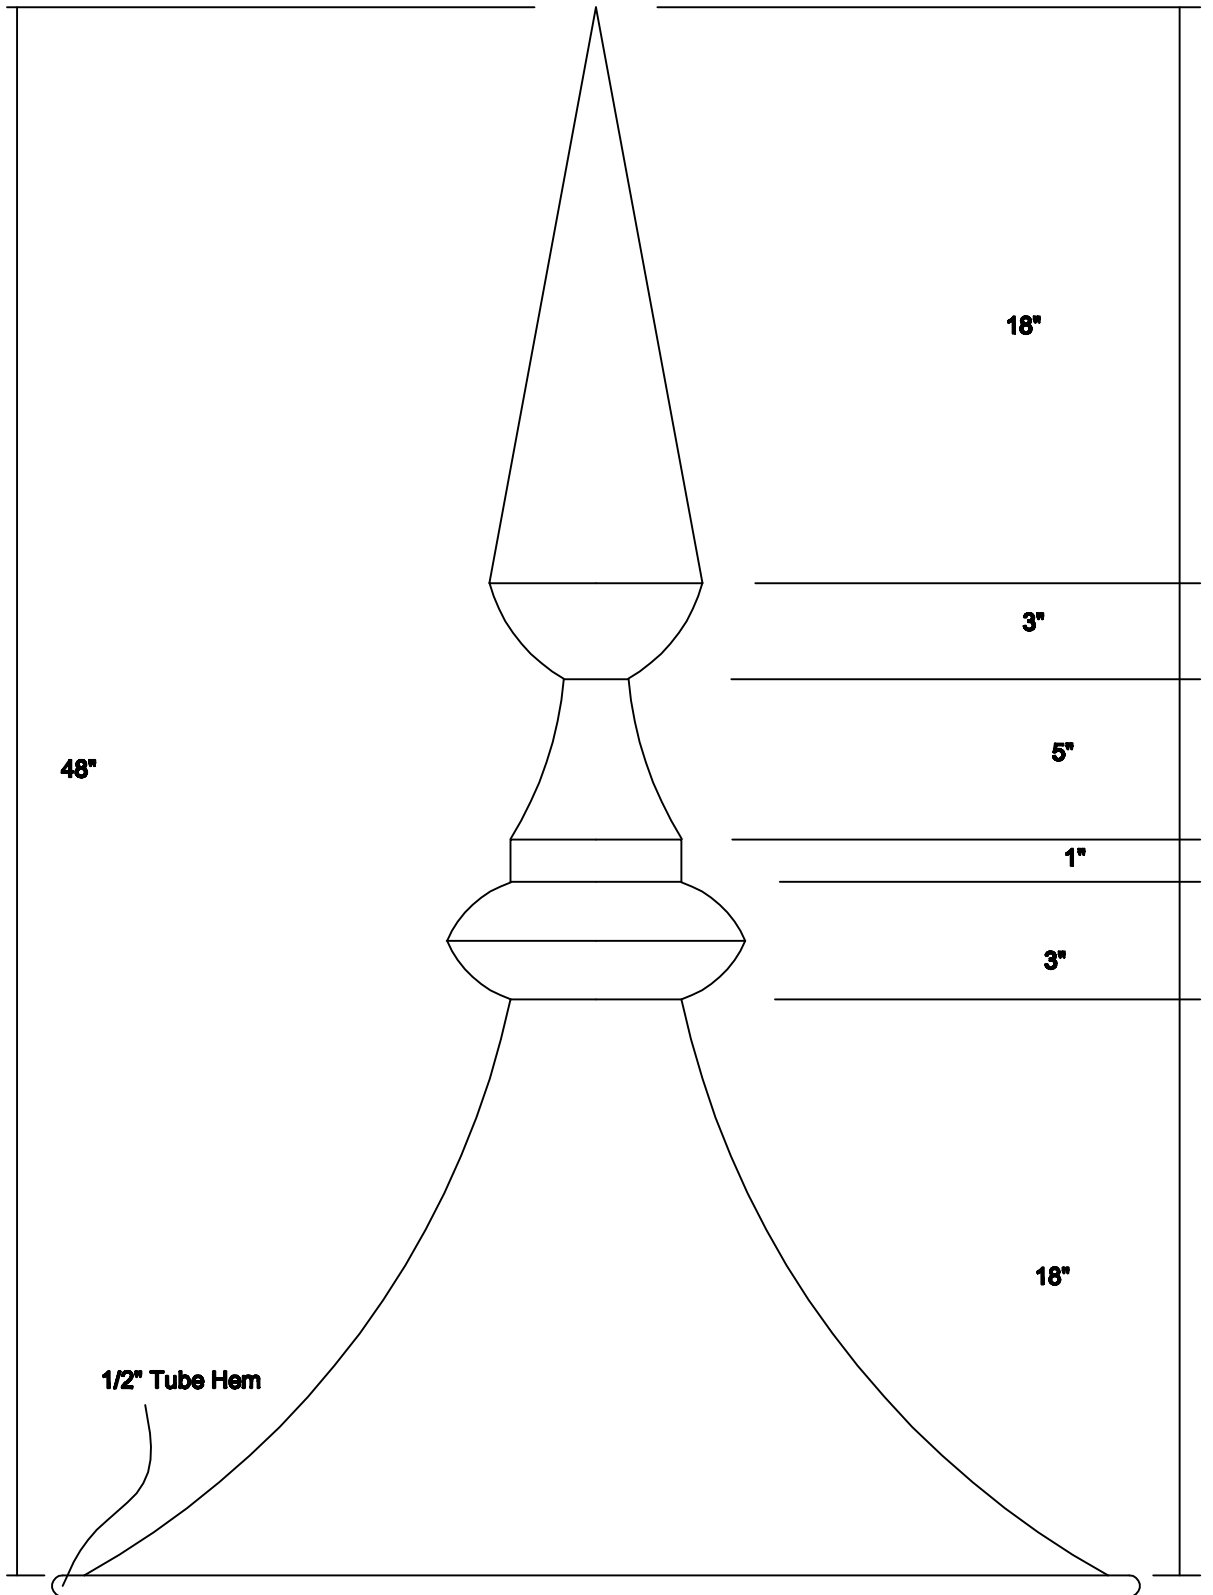

Top View

OLD WORLD DISTRIBUTORS, INC.

Part No.: Richmond - RICH4

Available Materials:

- 16oz Copper
- 16oz Lead Coated Copper

Notes: