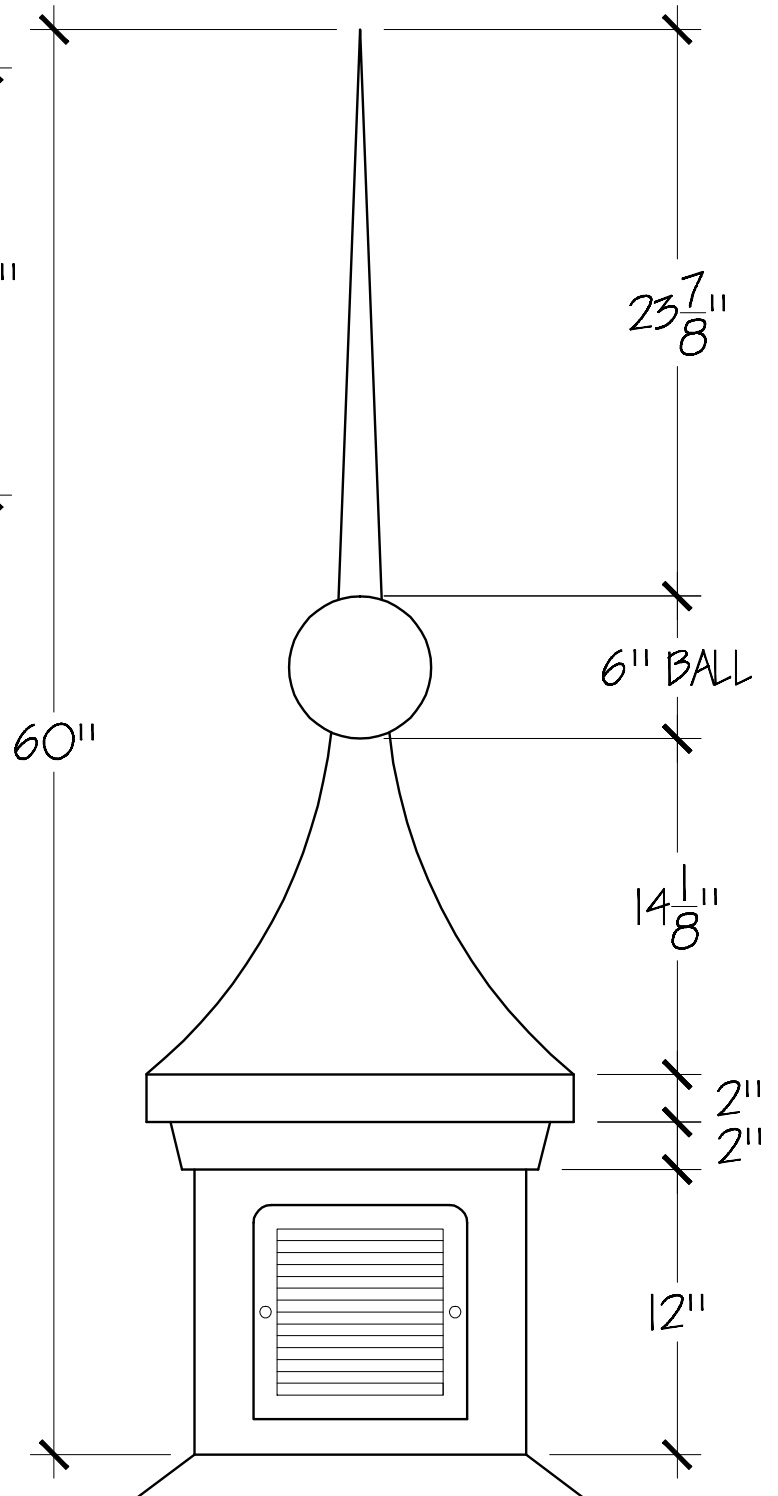

TOP VIEW

SIGNATURE:

DATE:

OLD WORLD DISTRIBUTORS, INC.

Available Materials:

- 16 oz. Copper
- 16 oz. Lead Coated Copper

Notes:

Base Made to Pitch

Part No.: 5' Sorrento Finial SOR-5