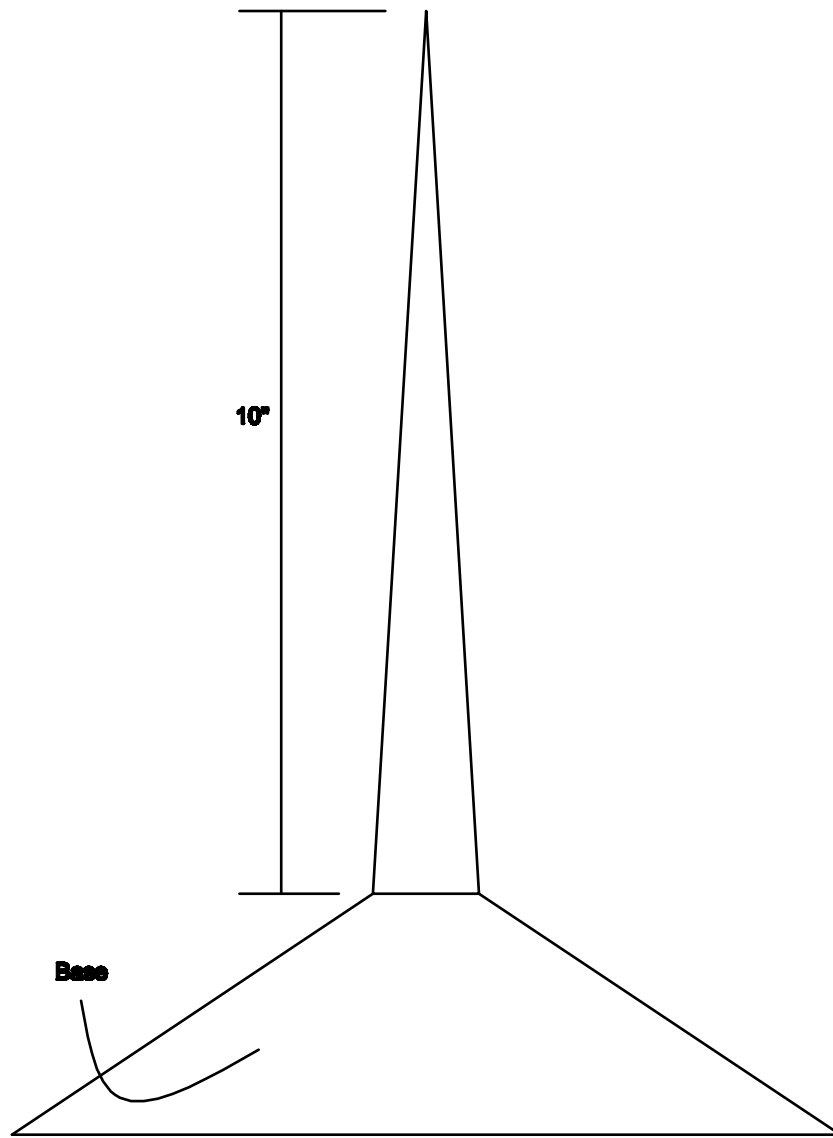

**Top View**

**OLD WORLD DISTRIBUTORS, INC.**

**Part No.: Spike - SPIKE-10**

**Available Materials:**

16oz.copper  
16oz Lead Coated Copper

**Notes:**

Base Made to Roof Pitch  
Base Shown at 8/12