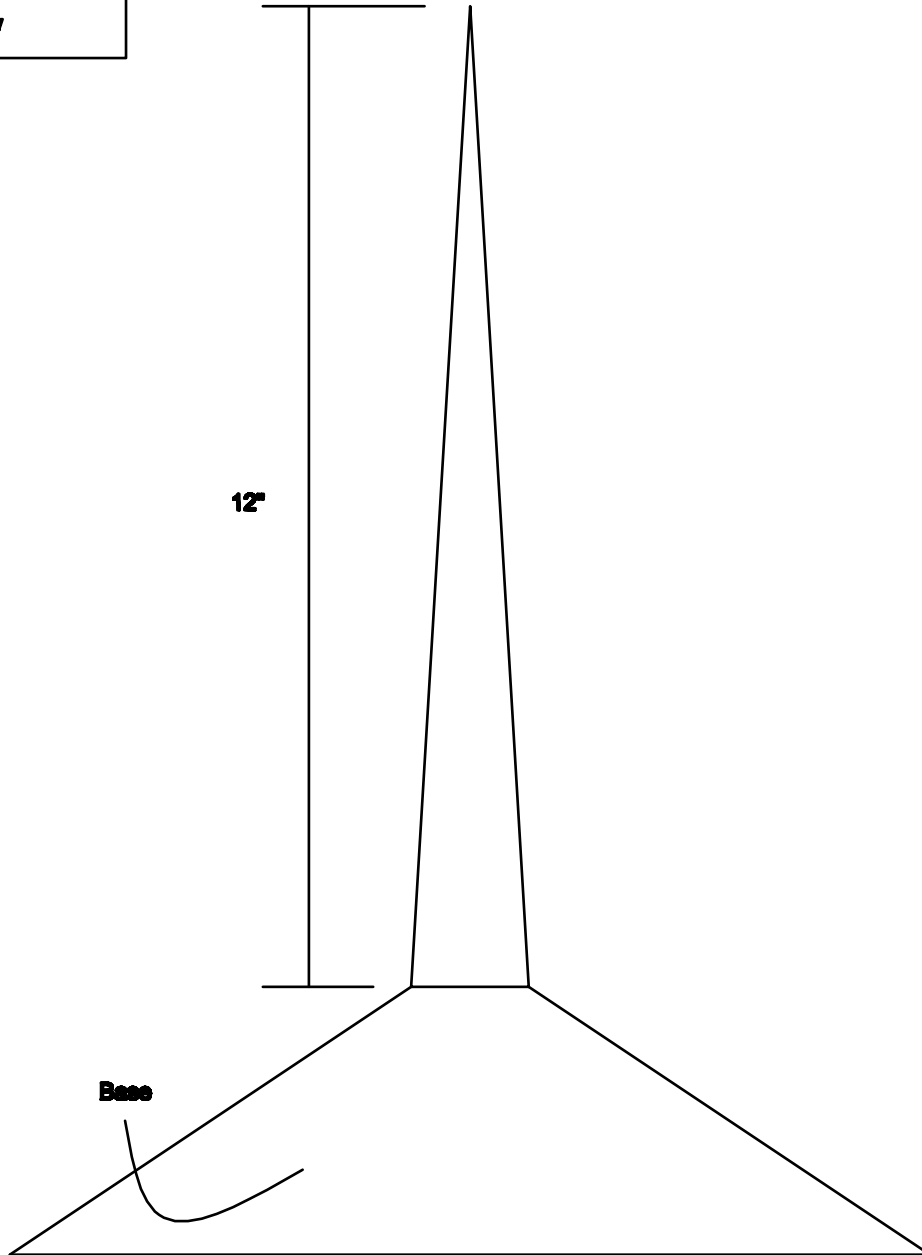

Top View

Base

OLD WORLD DISTRIBUTORS, INC.

Part No.: Spike - SPIKE-12

Available Materials:

- 16oz.copper
- 16oz Lead Coated Copper

Notes:

**Base Made to Roof Pitch
Base Shown at 8/12**