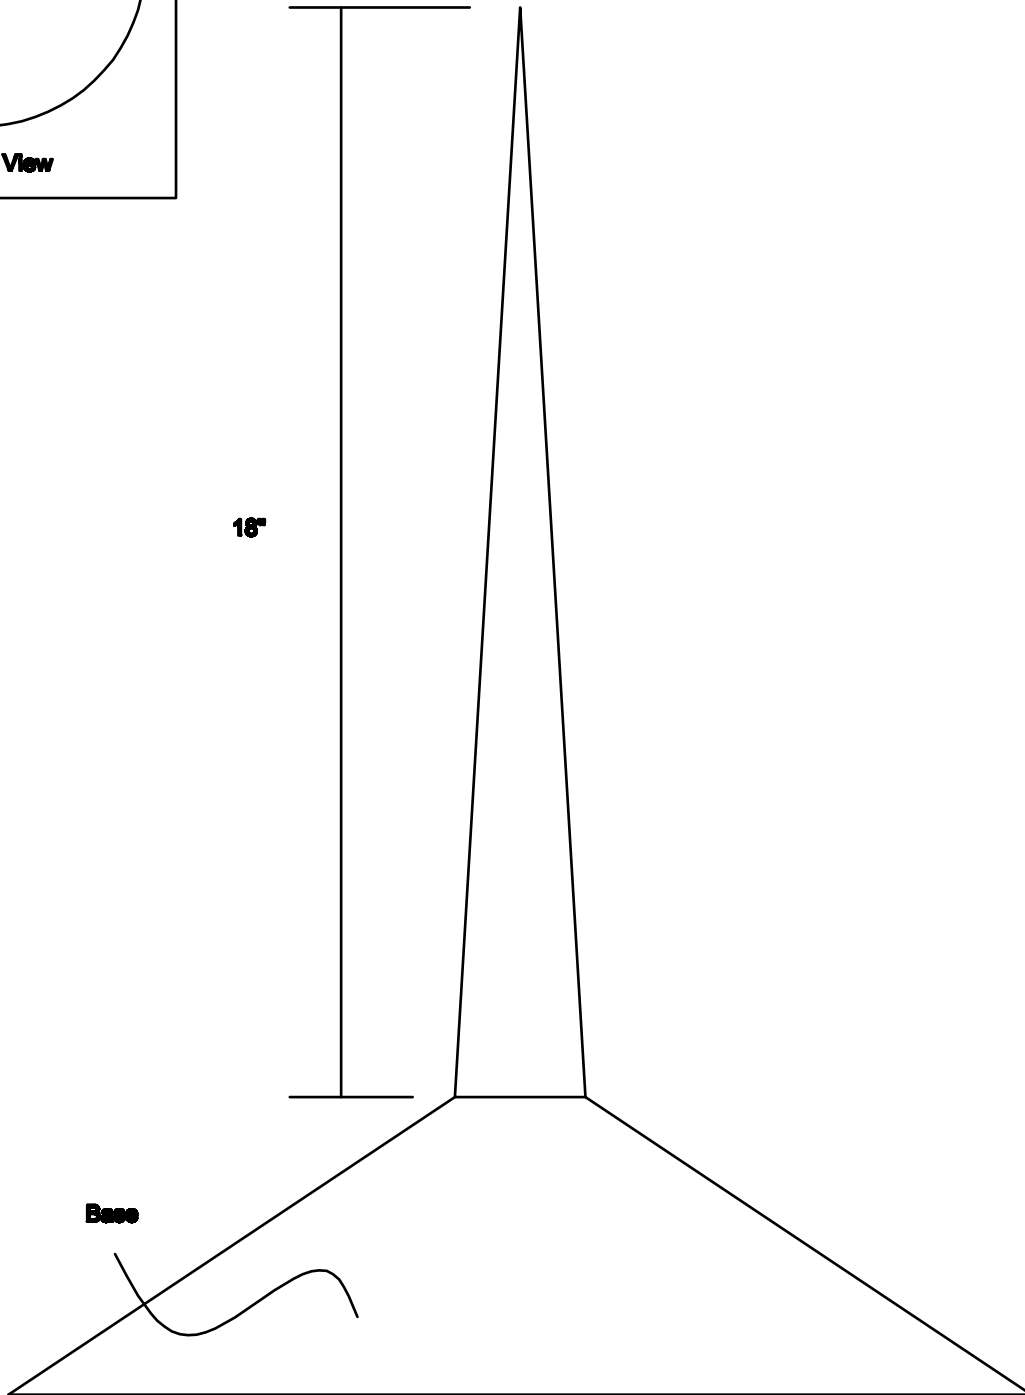

Top View

18"

Base

OLD WORLD DISTRIBUTORS, INC.

Part No.: Spike - SPIKE-18

Available Materials:

**16oz.copper
16oz Lead Coated Copper**

Notes:

**Base Made to Roof Pitch
Base Shown at 8/12**