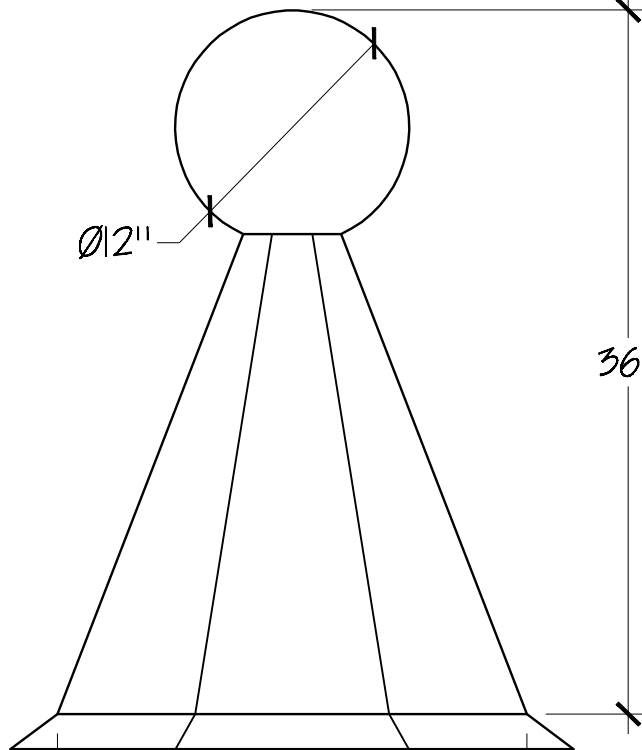

24"

Ø12"

36"

24"

**SIGNATURE:**

**DATE:**

**OLD WORLD DISTRIBUTORS, INC.**

**Available Materials:**

16 oz. Copper

16 oz. Lead Coated Copper

**Notes:**

Base Made to Pitch

Shown at 8/12 on 8 Sided Base

**Part No.: 12" Tall Ball and Base Finial TBB-12**