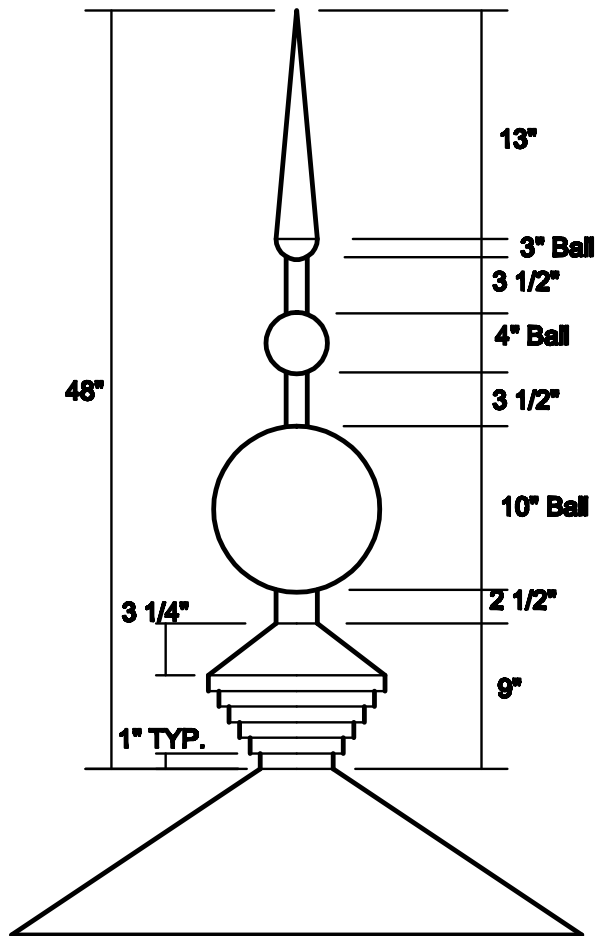

Top View  
Shown with Cone Base

**OLD WORLD DISTRIBUTORS, INC.**

**Part No.: Triple Ball & Spike - TRIPLE4**

**Available Materials:**

16oz Copper  
16oz Lead Coated Copper

**Notes:**

Base Made to Pitch  
Base Shown at 6/12