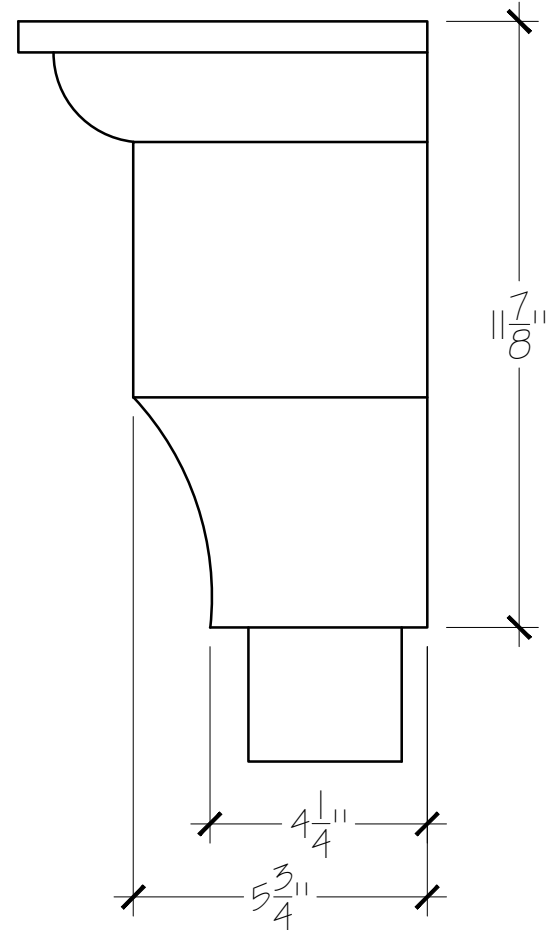

Shown with 3" x 4" outlet

SIGNATURE:

DATE:

OLD WORLD DISTRIBUTORS, INC.

Part No.: Traditional LB-11

Available Materials:

- 16 oz. Copper
- 16 oz Lead Coated Copper
- 24 ga. Zinc

Notes:

- Outlet Size:
- 2x3      3x4
- 3" Round   4" Round