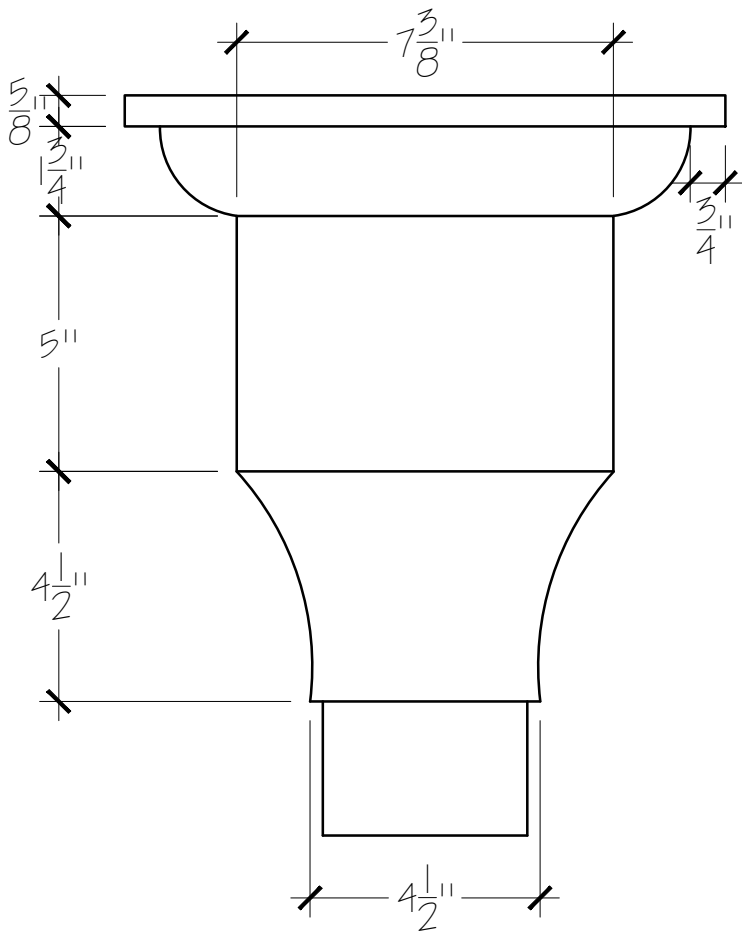

Shown with 3" x 4" outlet

SIGNATURE:

DATE:

OLD WORLD DISTRIBUTORS, INC.

Part No.: Traditional LB-11

Available Materials:

- 16 oz. Copper
- 16 oz Lead Coated Copper
- 24 ga. Zinc

Notes:

- Outlet Size:
- 2x3      3x4
- 3" Round   4" Round