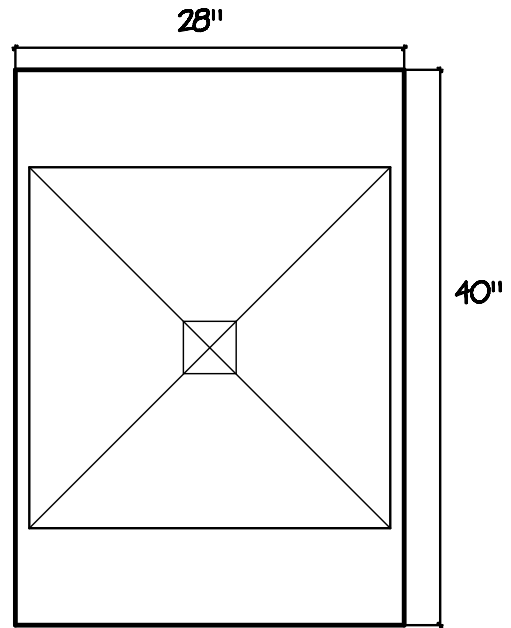

 Shaded Area
 Indicates Stain Glass
 (Not Included)

Plan View

OLD WORLD DISTRIBUTORS, INC.

Part No.: Traditional Light Box - LB53

Available Materials:

16oz. Copper
 16oz. Freedom Gray Copper

Notes:

*Base By Others
 Comes with L Mounting Bracket
 Custom Sizes Available
 Stain Glass Not Included