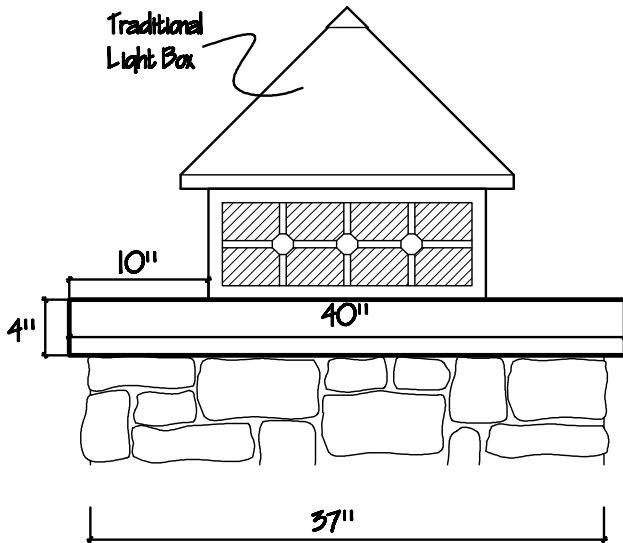

 Shaded Area
 Indicates Stain Glass
 (Not Included)

Plan View

OLD WORLD DISTRIBUTORS, INC.

Part No.: Traditional Light Box - LB53

Available Materials:

16oz. Copper
 16oz. Freedom Gray Copper

Notes:

*Base By Others
 Comes with L Mounting Bracket
 Custom Sizes Available
 Stain Glass Not Included