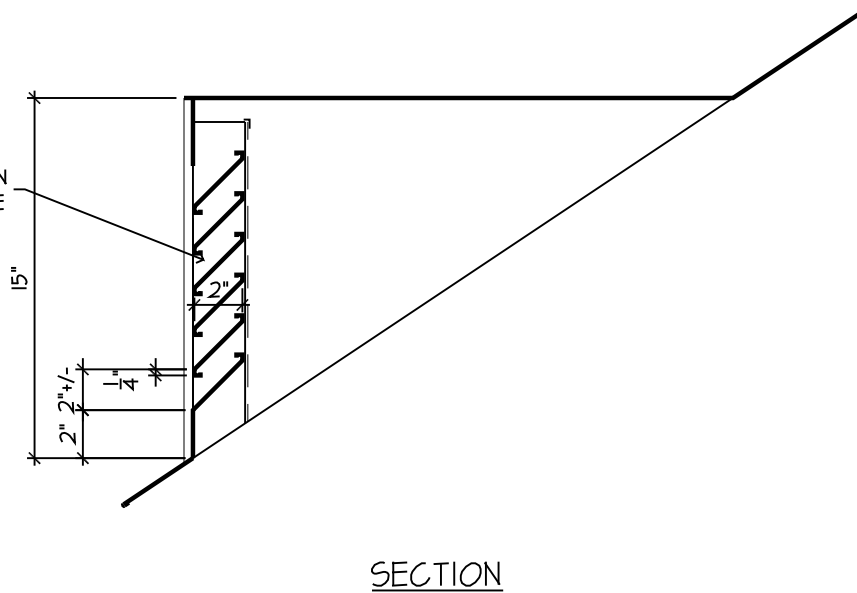

LOUVERS W/ BUG SCREEN  
SET BACK FROM FACE

G:\JOBS\0632 Old World - Product.dwg\Drawings\0632\_gable vents.dwg\_4/8/2008 8:45:24 AM\_1:1

**OLD WORLD DISTRIBUTORS, INC.**

Part No.: V130 Gable Vent

Available Materials:

- 16 oz Copper (.021 thickness)
- 16 oz Freedom Gray Copper
- 24 ga Kynar Painted Steel
- 7 mm Shiny Zinc

Notes:

Ridge length varies with roof pitch.