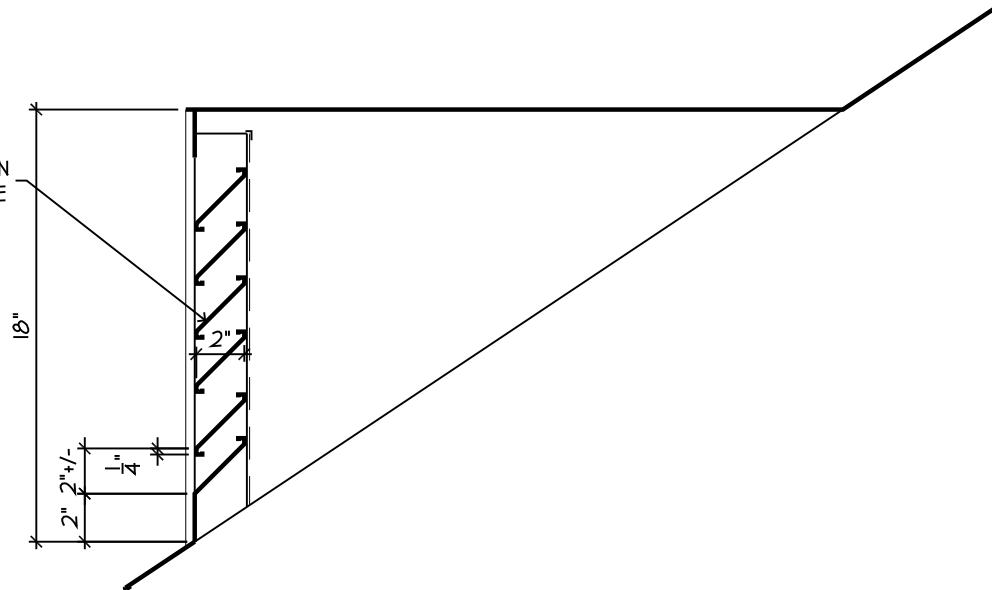

Elevation

LOUVERS W/ BUG SCREEN
SET BACK FROM FACE

SECTION

G:\JOBS\0632 Old World - Product.dwg\Drawings\0632_gable vents.dwg_4/8/2008 8:45:42 AM_1:1

OLD WORLD DISTRIBUTORS, INC.

Part No.: V136 Gable Vent

Available Materials:

- 16 oz Copper (.021 thickness)
- 16 oz Freedom Gray Copper
- 24 ga Kynar Painted Steel
- 7 mm Shiny Zinc

Notes:

Ridge length varies with roof pitch.