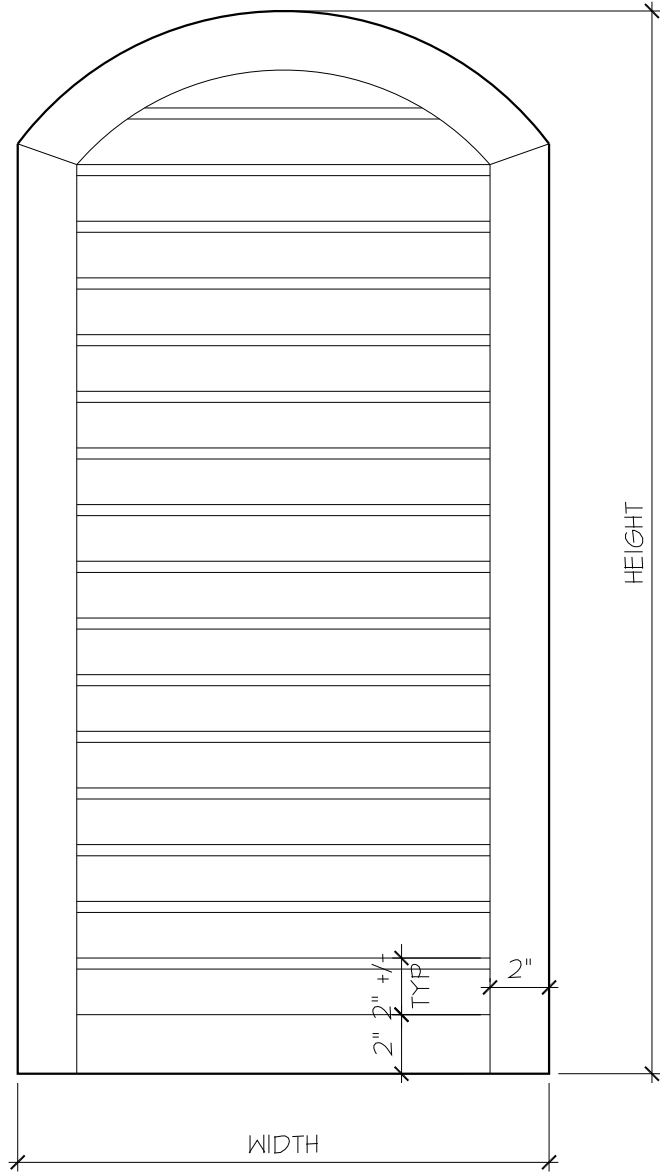

VENTED SECTION

NON-VENTED SECTION

FRONT VIEW

Part No:	Width	Height	Net Free Area
AV1	18"	36"	351.81 sq in
AV2	24"	48"	467.90 sq in
AV3	36"	72"	701.86 sq in
Custom			

OLD WORLD DISTRIBUTORS, INC.

Part No.: Arched Vent

Available Materials:

- 16 oz Copper
- 16 oz Freedom Gray Copper
- 24 ga Galvalume
- .032 ga Kymar Aluminum
- 24 ga Kymar Painted Steel

Notes:

- Optional Brass Screen
- Vented
- Non-Vented