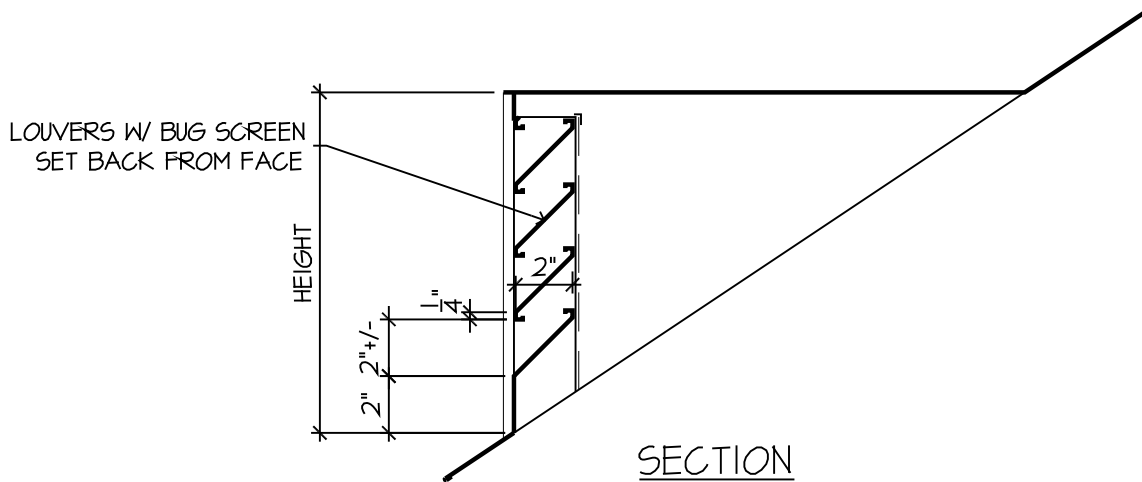

FRONT VIEW

SECTION

Part No:	Width	Height	Net Free Area
V224	24"	12"	132.49 sq in
V230	30"	15"	226.51 sq in
V236	36"	18"	258.23 sq in
Custom			

**OLD WORLD DISTRIBUTORS, INC.**

Part No.: Half Round Vent

Available Materials:  
 16 oz Copper (.021 thickness)  
 16 oz Freedom Gray Copper  
 24 ga Kynar Painted Steel  
 7 mm Shiny Zinc

Notes:  
 Ridge length varies with roof pitch.