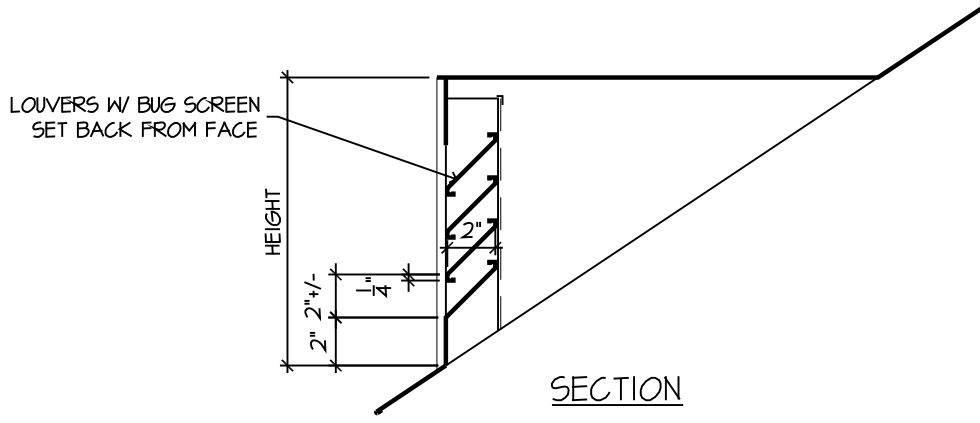

FRONT VIEW

SECTION

Part No:	Width	Height	Net Free Area
GDV-1-24	24"	12"	19 sq in
GDV-1-30	30"	15"	40 sq in
GDV-1-36	36"	18"	71 sq in
Custom			

OLD WORLD DISTRIBUTORS, INC.

Part No.: Gable Vent

Available Materials:
 16 oz Copper (.021 thickness)
 16 oz Freedom Gray Copper
 24 ga Kynar Painted Steel
 7 mm Shiny Zinc

Notes:
 Ridge length varies with roof pitch.