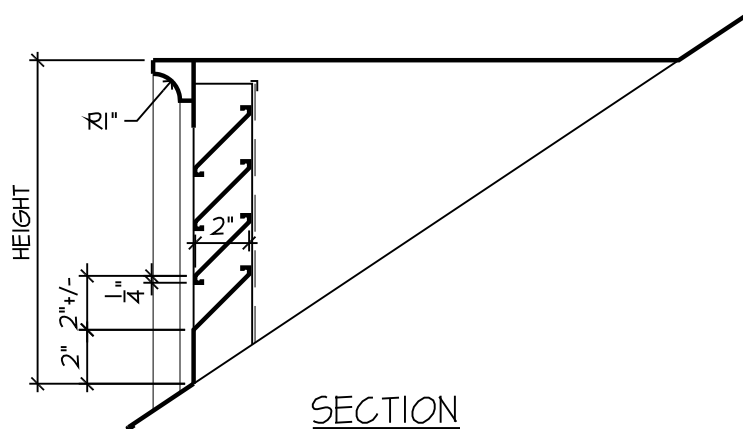

FRONT VIEW

SECTION

Part No:	Width	Height	Net Free Area
GGDV-24	24"	12"	19 sq in
GGDV-30	30"	15"	40 sq in
GGDV-36	36"	18"	71 sq in
Custom			

OLD WORLD DISTRIBUTORS, INC.

Part No.: Gothic Gable Vent

Available Materials:
 16 oz Copper (.021 thickness)
 16 oz Freedom Gray Copper
 24 ga Kynar Painted Steel
 7 mm Shiny Zinc

Notes:
 Ridge length varies with roof pitch.