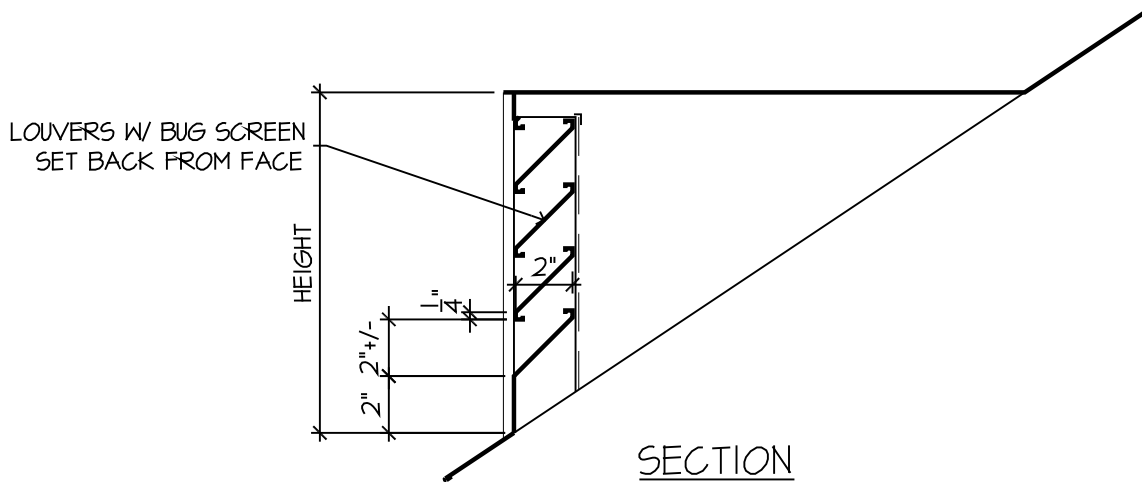

FRONT VIEW

SECTION

Part No:	Width	Height	Net Free Area
HRDV-24	24"	12"	43.5 sq in
HRDV-30	30"	15"	109 sq in
HRDV-36	36"	18"	137 sq in
HRDV-48	48"	24"	220 sq in

OLD WORLD DISTRIBUTORS, INC.

Part No.: Half Round Vent

Available Materials:
 16 oz Copper (.021 thickness)
 16 oz Freedom Gray Copper
 24 ga Kynar Painted Steel
 7 mm Shiny Zinc

Notes:
 Ridge length varies with roof pitch.